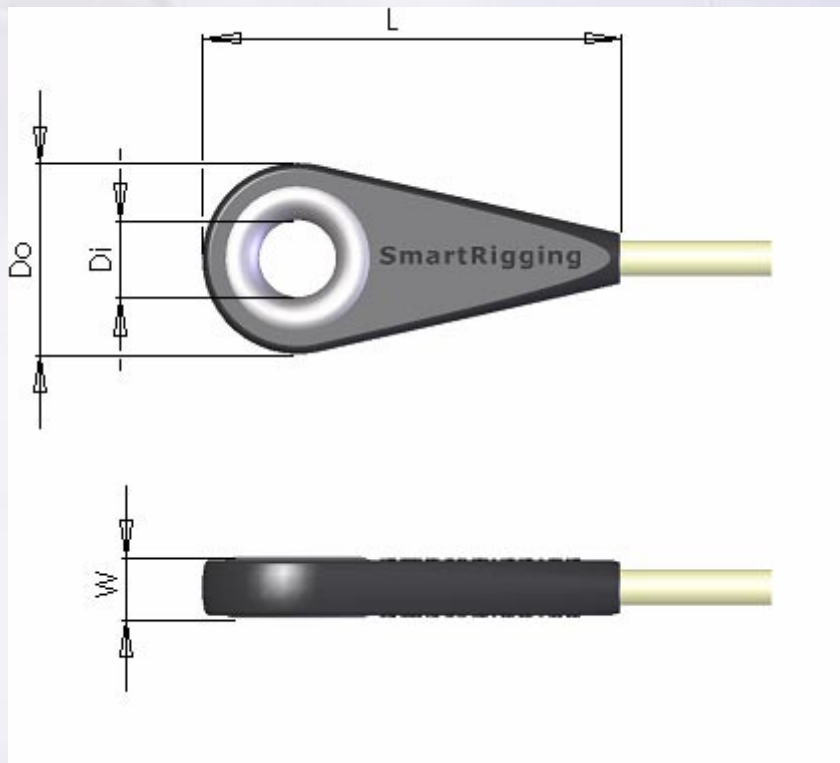

SmartRigging®

The Intelligent Choice

SR lash eye terminal

www.smartrigging.com • info@smartrigging.com

This terminal is totally cast in a sturdy Poly Urethane (PU) coating, which assures a long life span and water tightness.

Our lash eyes are engineered and machined in grade 5 titanium.

This ensures a light weight and small terminal with lots of space for your lashing.

Our Lash eye is equipped with a Smart bumper to protect the terminal from chafe.